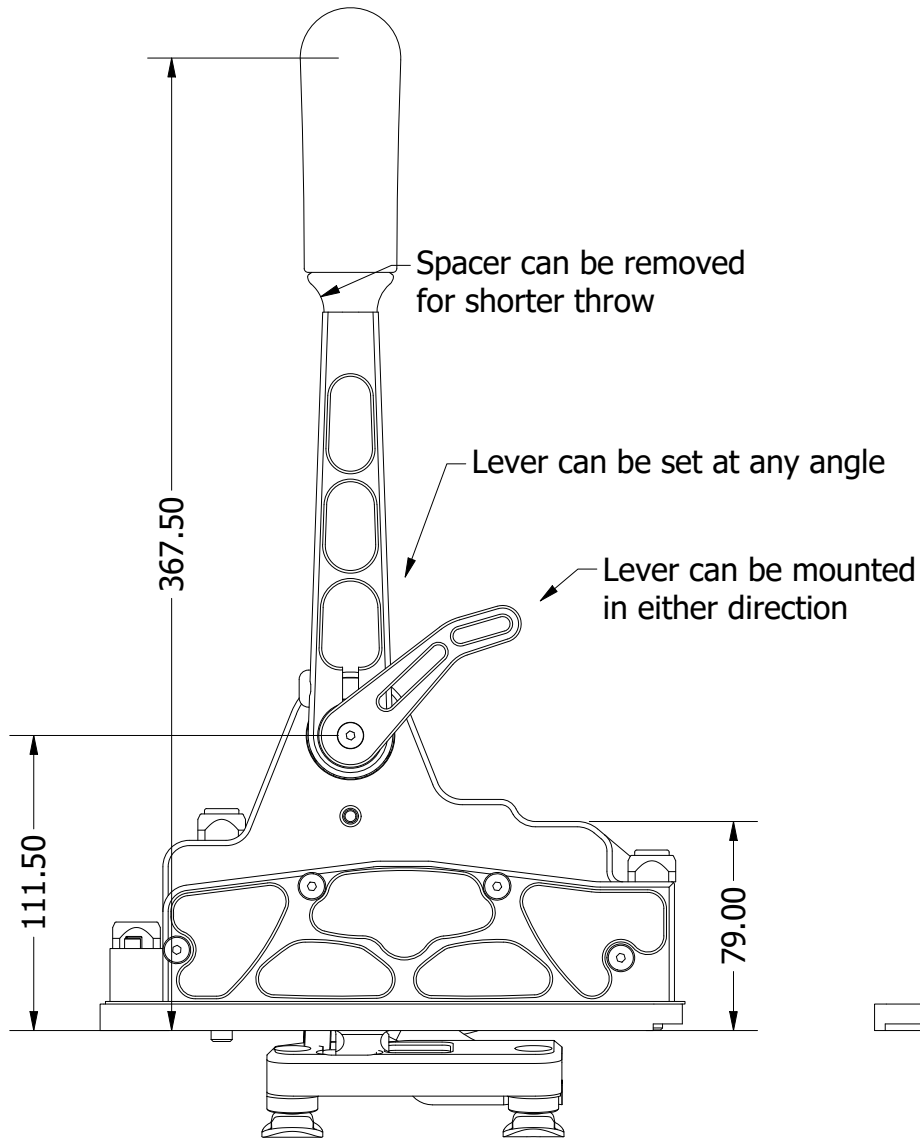

Tremec Magnum 6 bolt Sequential shifter

Side view

Front view

This shifter suits the Tremec Magnum with the 6 bolt style shifter.

Magnum 6 bolt transmission