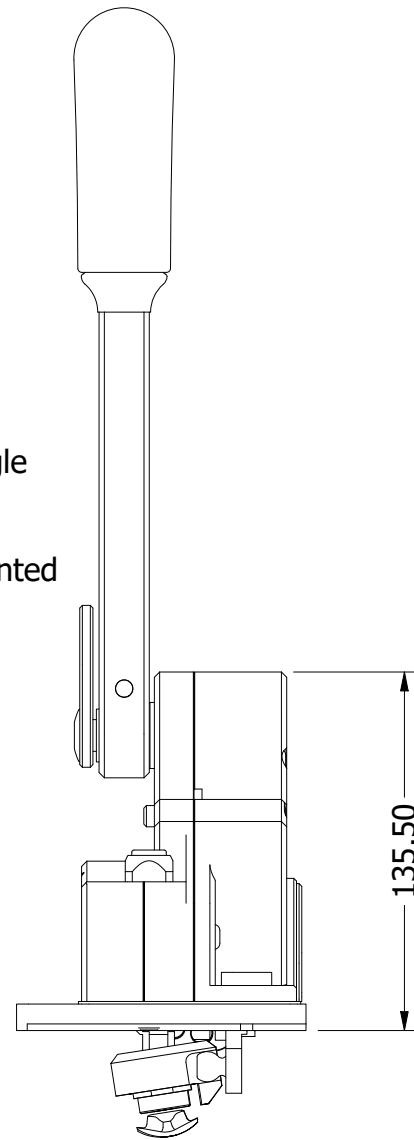

Tremec Magnum 6 bolt Sequential shifter

Side view

Front view

This shifter suits the Tremec Magnum with the 6 bolt style shifter.

Magnum 6 bolt transmission