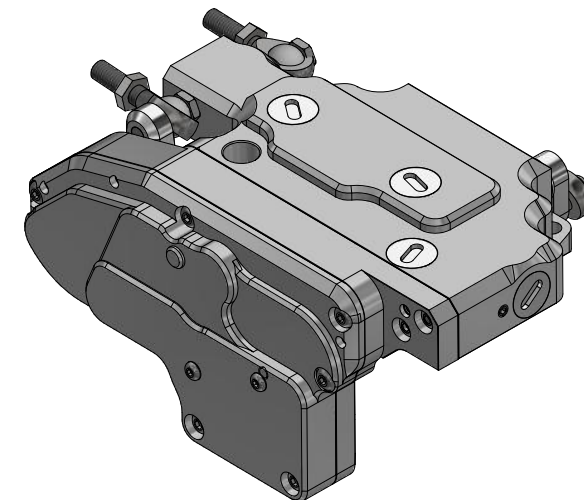

# Remote mount sequential conversion unit T-56/Tr-6060

Available for both Tremec T-56 & Tr-6060 with the linkage style shifter.  
(Most cars running T-56 or Tr-6060)