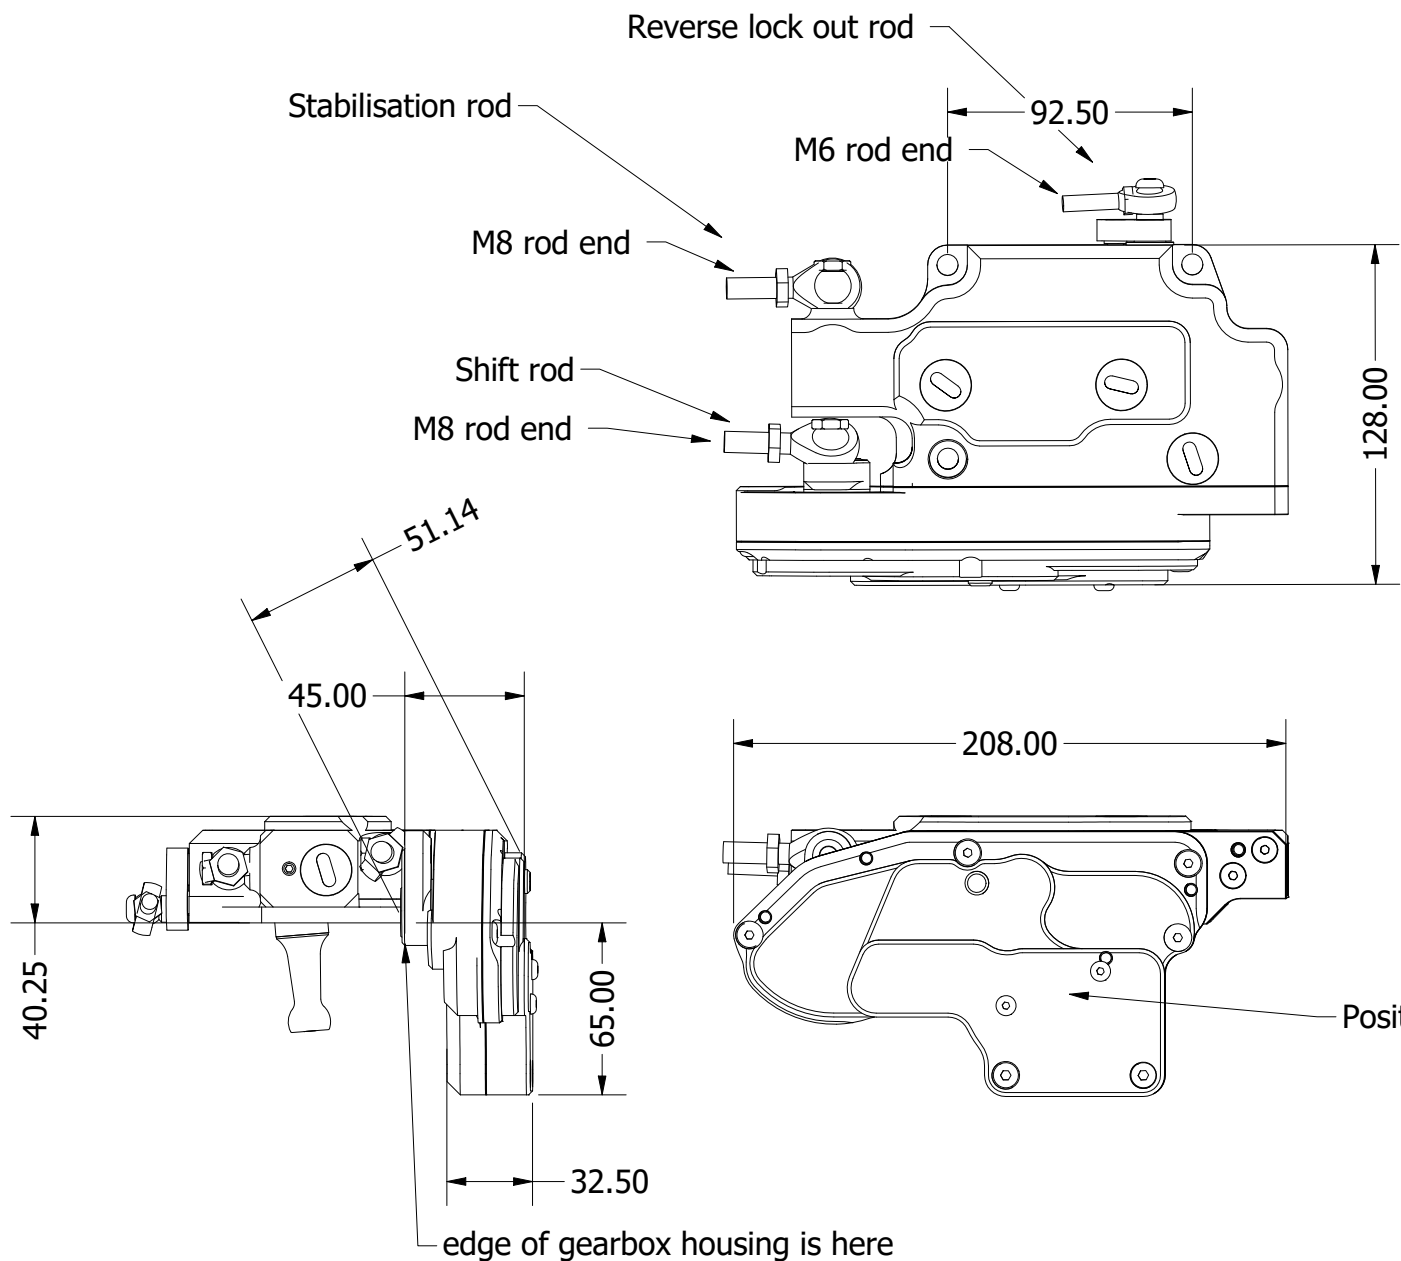

# Remote mount sequential conversion unit T-56/Tr-6060

Available for both Tremec T-56 & Tr-6060 with the linkage style shifter.  
(Most cars running T-56 or Tr-6060)